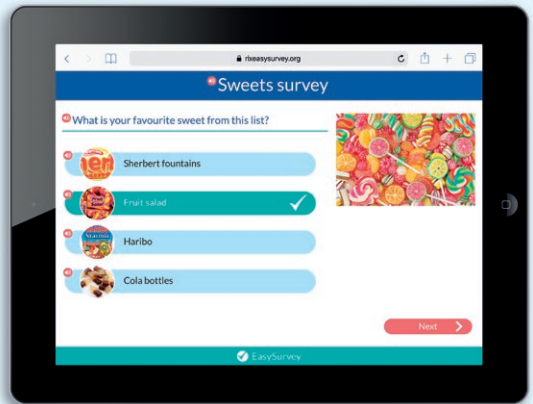

## Do you value everyone's opinion?

**RIX EasySurvey** lets you create engaging multimedia surveys that are easy and fun to use. This means you get feedback that is more complete and more inclusive. Everyone can take part and no one gets left out.

## Make a simple survey in seconds

It doesn't take long to create a simple survey. You can drag and drop images and videos to bring your survey to life, making it easier to complete and fun to use.

## Easy to complete

Surveys can be sent out via a simple code, printable ticket or invitation. People can complete them on their smartphone, tablet or PC. All you need is an internet connection and a web browser.

## Easy to listen

Feedback is captured instantly in visual wordclouds and easy to review statistics. Data can be downloaded and imported into your spreadsheet software for detailed analysis and presentation.